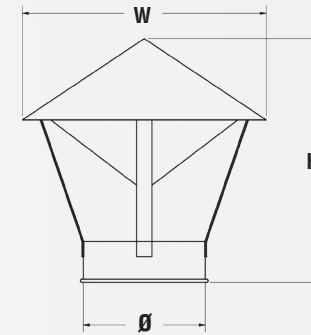

## Ordering Information

- When ordering, specify material and size.
- Provides weather protection for roof penetration. The wide cap minimizes risk of precipitation entering dust collection system and the screen reduces risk of the entry of unwanted wildlife and debris. The addition of the inner cone helps to reduce backpressure and improve system performance.

Ø in.	Width in.	Height in.	Std Weight Lbs
3	6	10.5	1.6
4	8	10.7	2.3
5	10	12.3	3.2
6	12	14.0	4.2
7	14	15.7	5.8
8	16	17.3	7.1
9	18	19.0	8.5
10	20	20.7	10.1
12	24	24.0	13.7
14	28	28.8	17.7
16	32	32.2	22.4
18	36	35.5	29.8
20	40	38.8	35.7
22	44	42.2	42.1
24	48	45.5	49.1

## Material Options

Galv				SS			
Gauges	Size (in)		Gauges	Size (in)			
	Min. Ø	Max. Ø		Min. Ø	Max. Ø		
Std	22	3	3	Std	22	3	3
	18	4	24		18	8	24