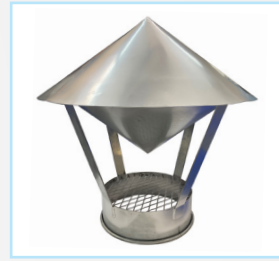

# QF Weather Cap

## Ordering Information

- When ordering, specify material and size.
- Provides weather protection for roof penetration. The wide cap minimizes risk of precipitation entering dust collection system and the screen reduces risk of the entry of unwanted wildlife and debris. The addition of the inner cone helps to reduce backpressure and improve system performance.